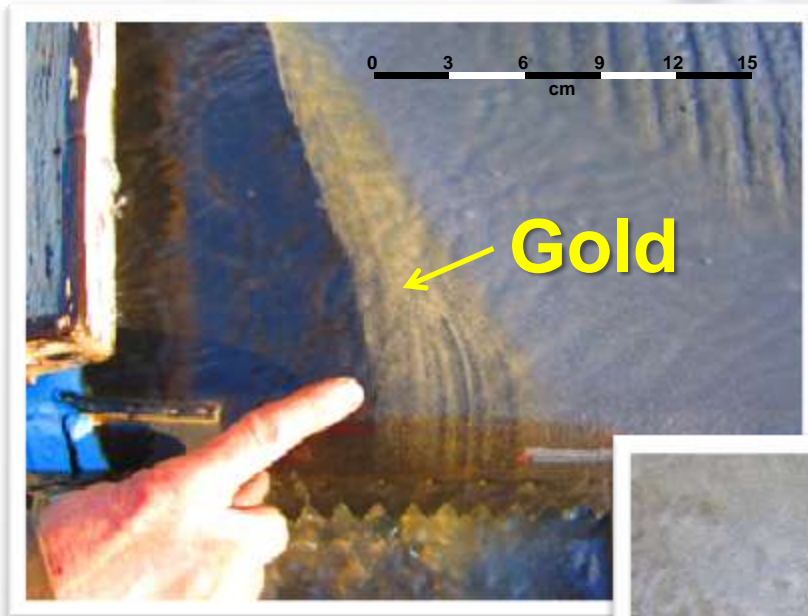

bc gold
CORP

bc gold
CORP

Triple Deck Deister Tables

bc gold
CORP

Top Deister Table

High Grade Gold Stream and Table Concentrate (Finishing Table)

bc gold
CORP

bc gold
CORP

High-Grade Gold Stream – Finishing Table

bc gold
CORP

Finishing Table and Gold Stream

0 3 6 9 12 15
cm

**High-Grade
Gold Stream**