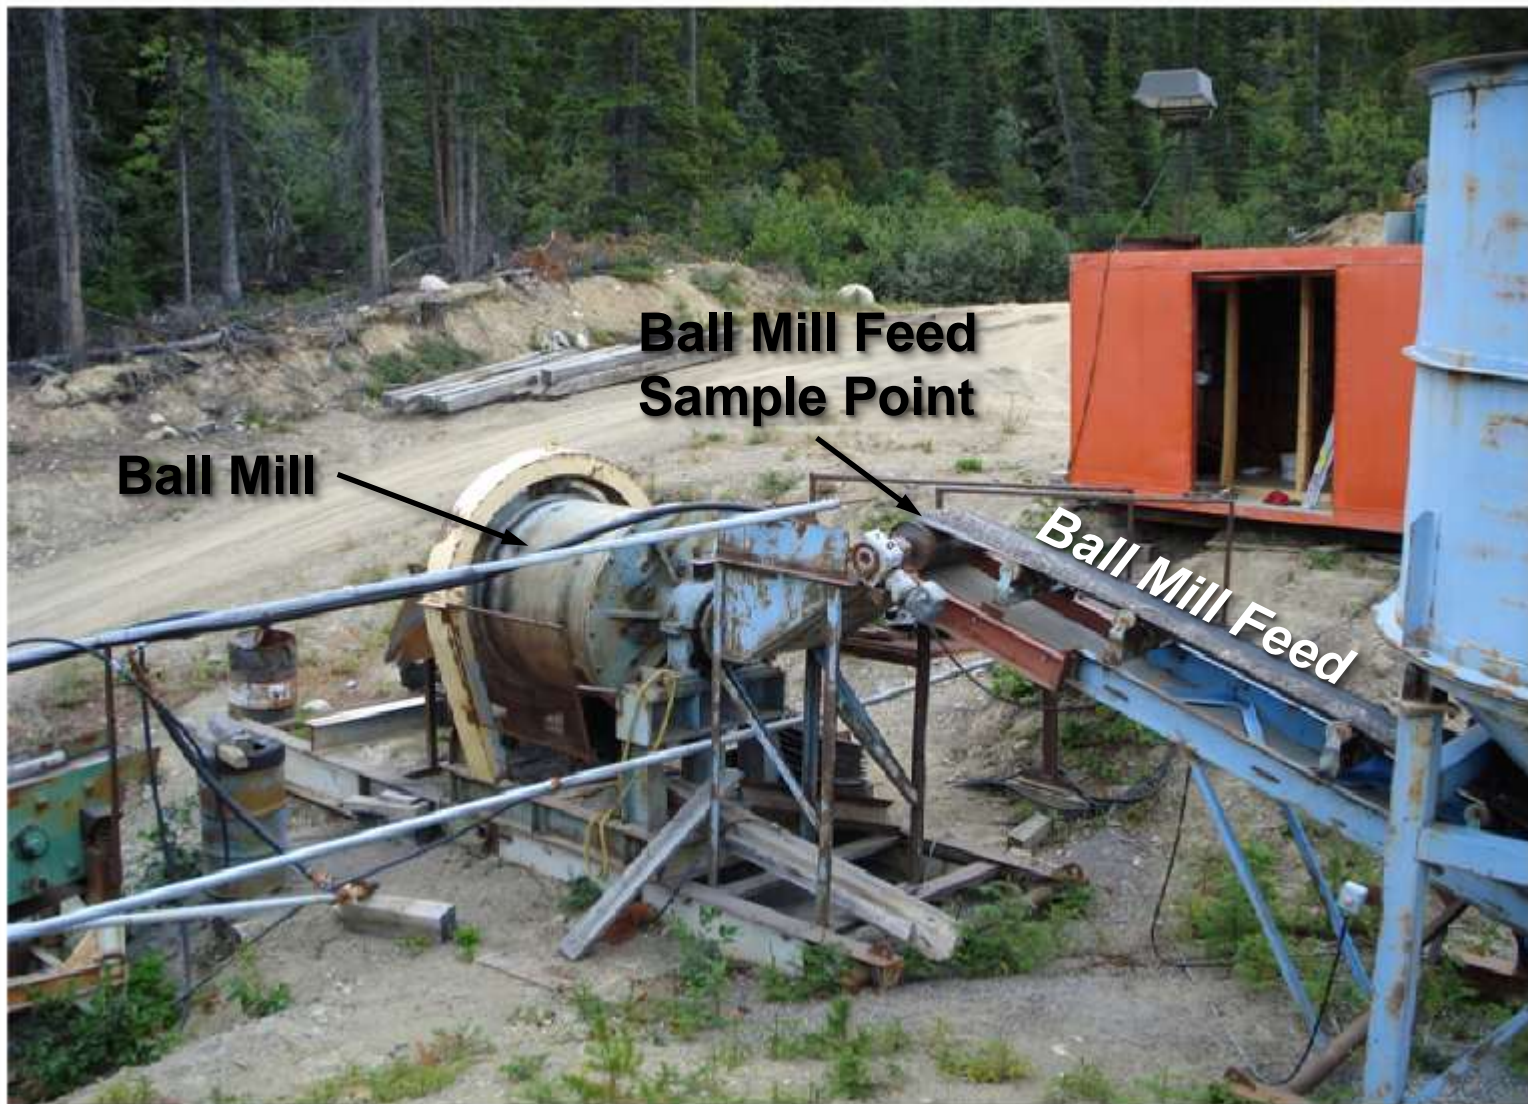

Ball Mill Feed
Sample Point

Ball Mill Feed

bc gold
CORP

30 Tonne per Day Ball Mill

Ball Mill

Ball Mill Feed
Sample Point

Ball Mill Feed

Sluice Tray & Screen Deck