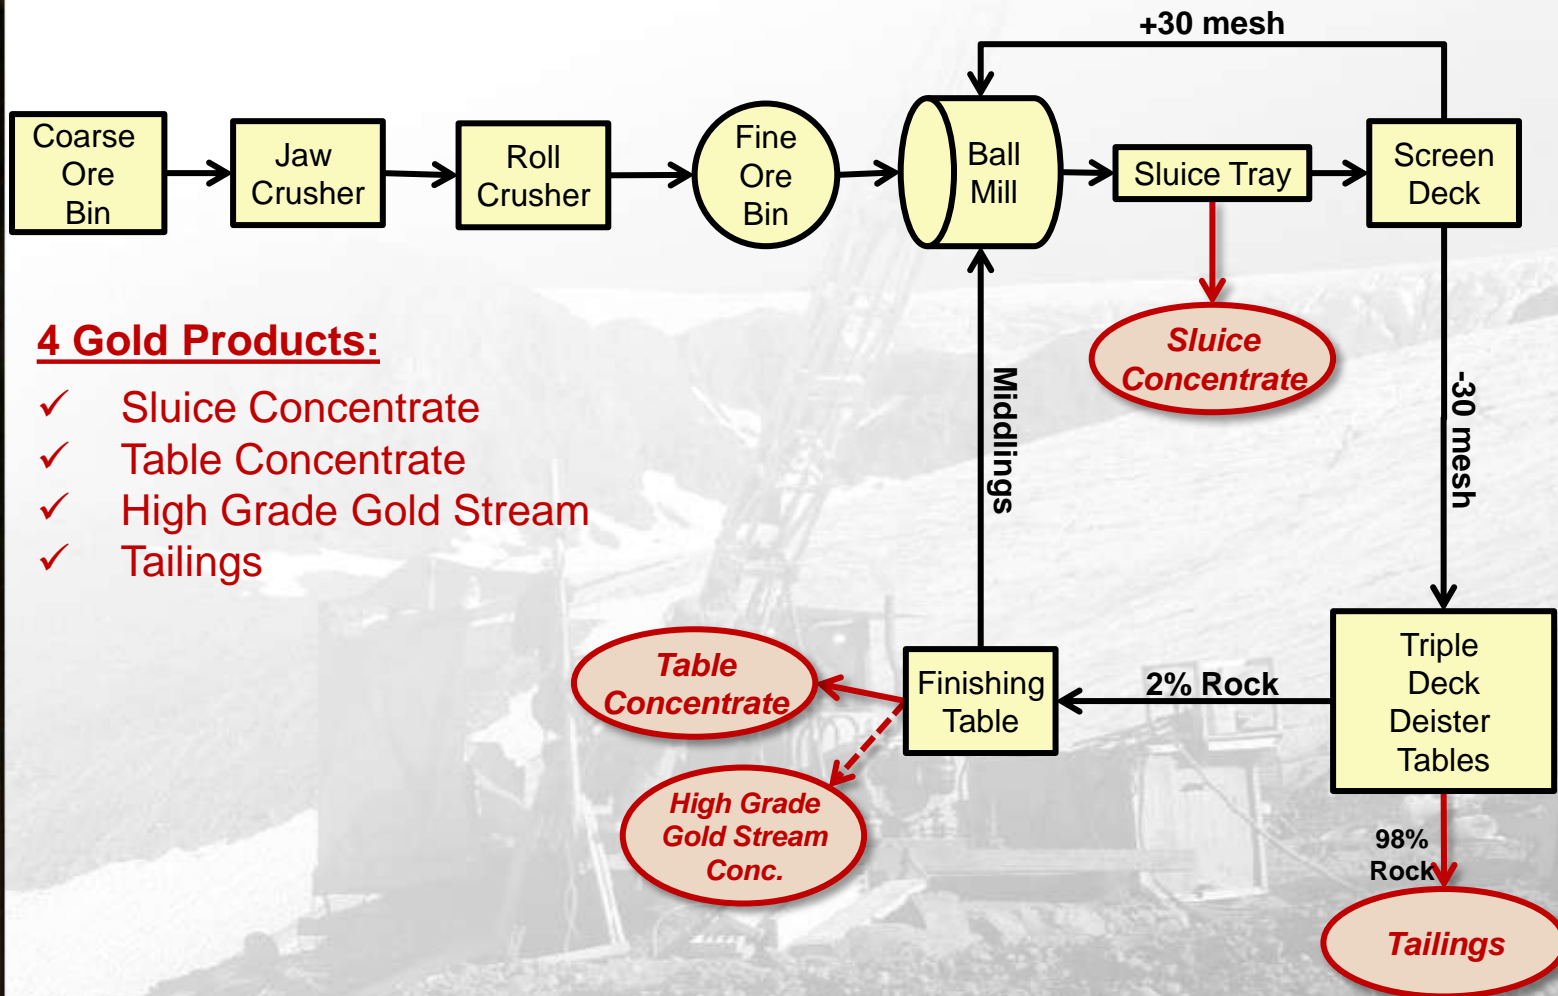

TSX-V: BCG

BCGold Corp.
"Discovery Driven"
**Engineer
Gold Mine
Mill Circuit**

bcgold
CORP

Mill Circuit Schematic for Bulk Sampling

4 Gold Products:

- ✓ Sluice Concentrate
- ✓ Table Concentrate
- ✓ High Grade Gold Stream
- ✓ Tailings