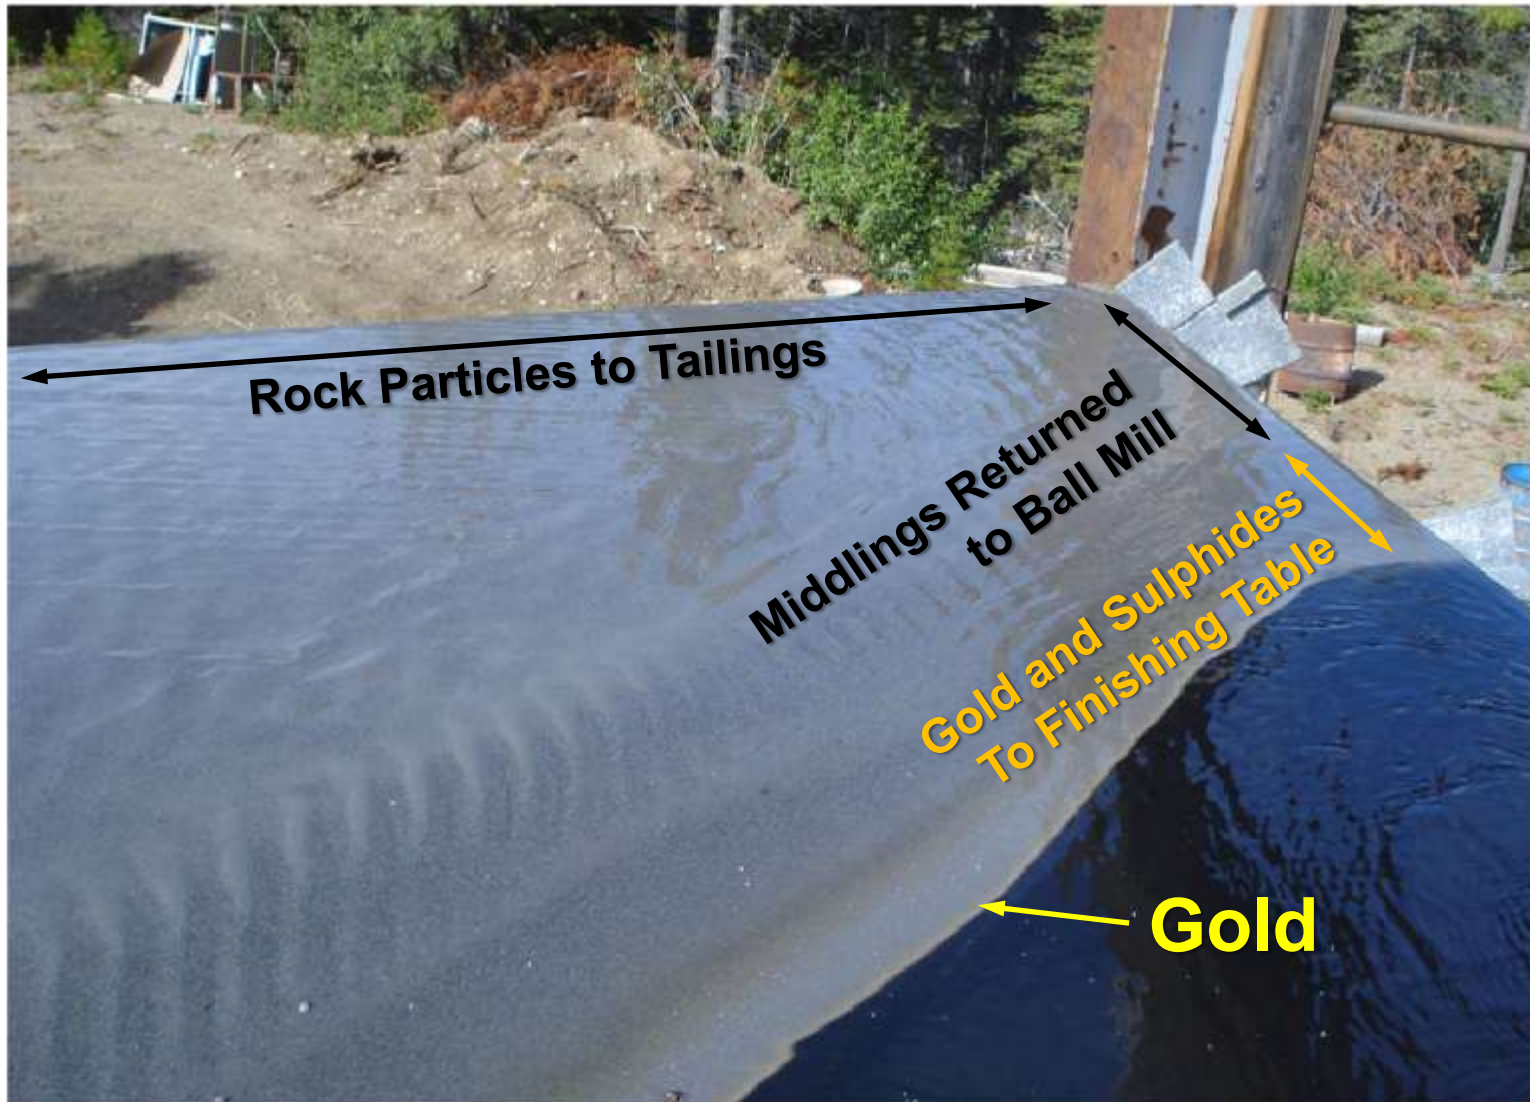

bc gold
CORP

bc gold
CORP

Triple Deck Deister Tables

bc gold
CORP

Top Deister Table

High Grade Gold Stream and Table Concentrate (Finishing Table)

bc gold
CORP

bc gold
CORP

High-Grade Gold Stream – Finishing Table

bc gold
CORP

Finishing Table and Gold Stream

0 3 6 9 12 15
cm

**High-Grade
Gold Stream**