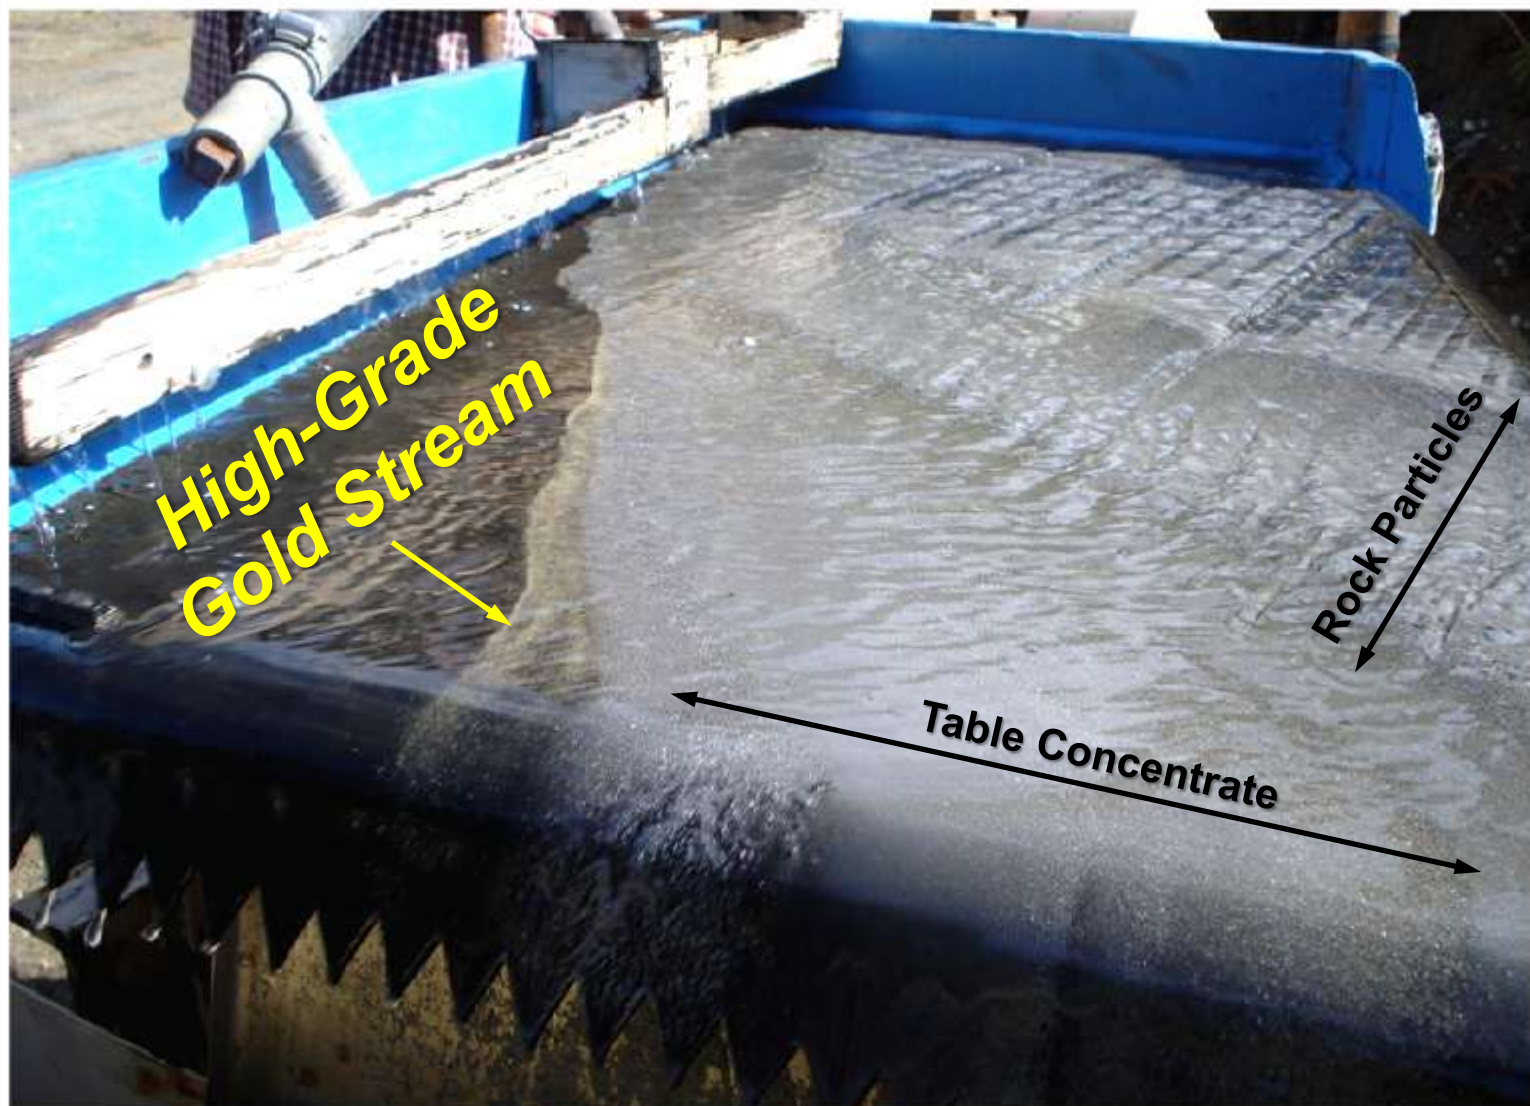

bc gold
CORP

bc gold
CORP

Triple Deck Deister Tables

bc gold
CORP

Top Deister Table

High Grade Gold Stream and Table Concentrate (Finishing Table)

bc gold
CORP

bc gold
CORP

High-Grade Gold Stream – Finishing Table

bc gold
CORP

Finishing Table and Gold Stream

0 3 6 9 12 15
cm

**High-Grade
Gold Stream**