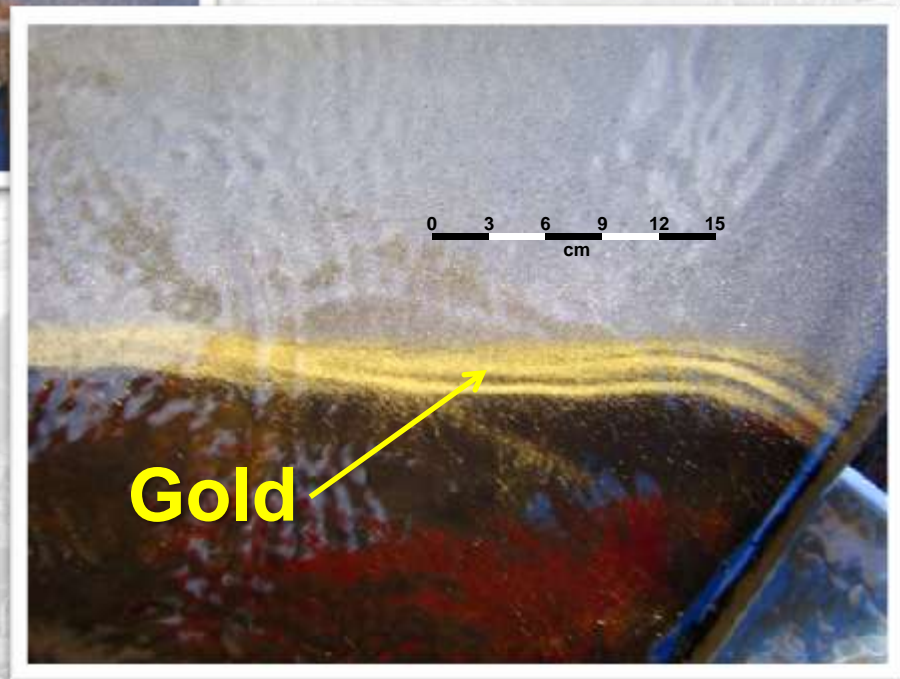

bc gold
CORP

bc gold
CORP

Triple Deck Deister Tables

bc gold
CORP

Top Deister Table

High Grade Gold Stream and Table Concentrate (Finishing Table)

bc gold
CORP

bc gold
CORP

High-Grade Gold Stream – Finishing Table

bc gold
CORP

Finishing Table and Gold Stream

0 3 6 9 12 15
cm

**High-Grade
Gold Stream**