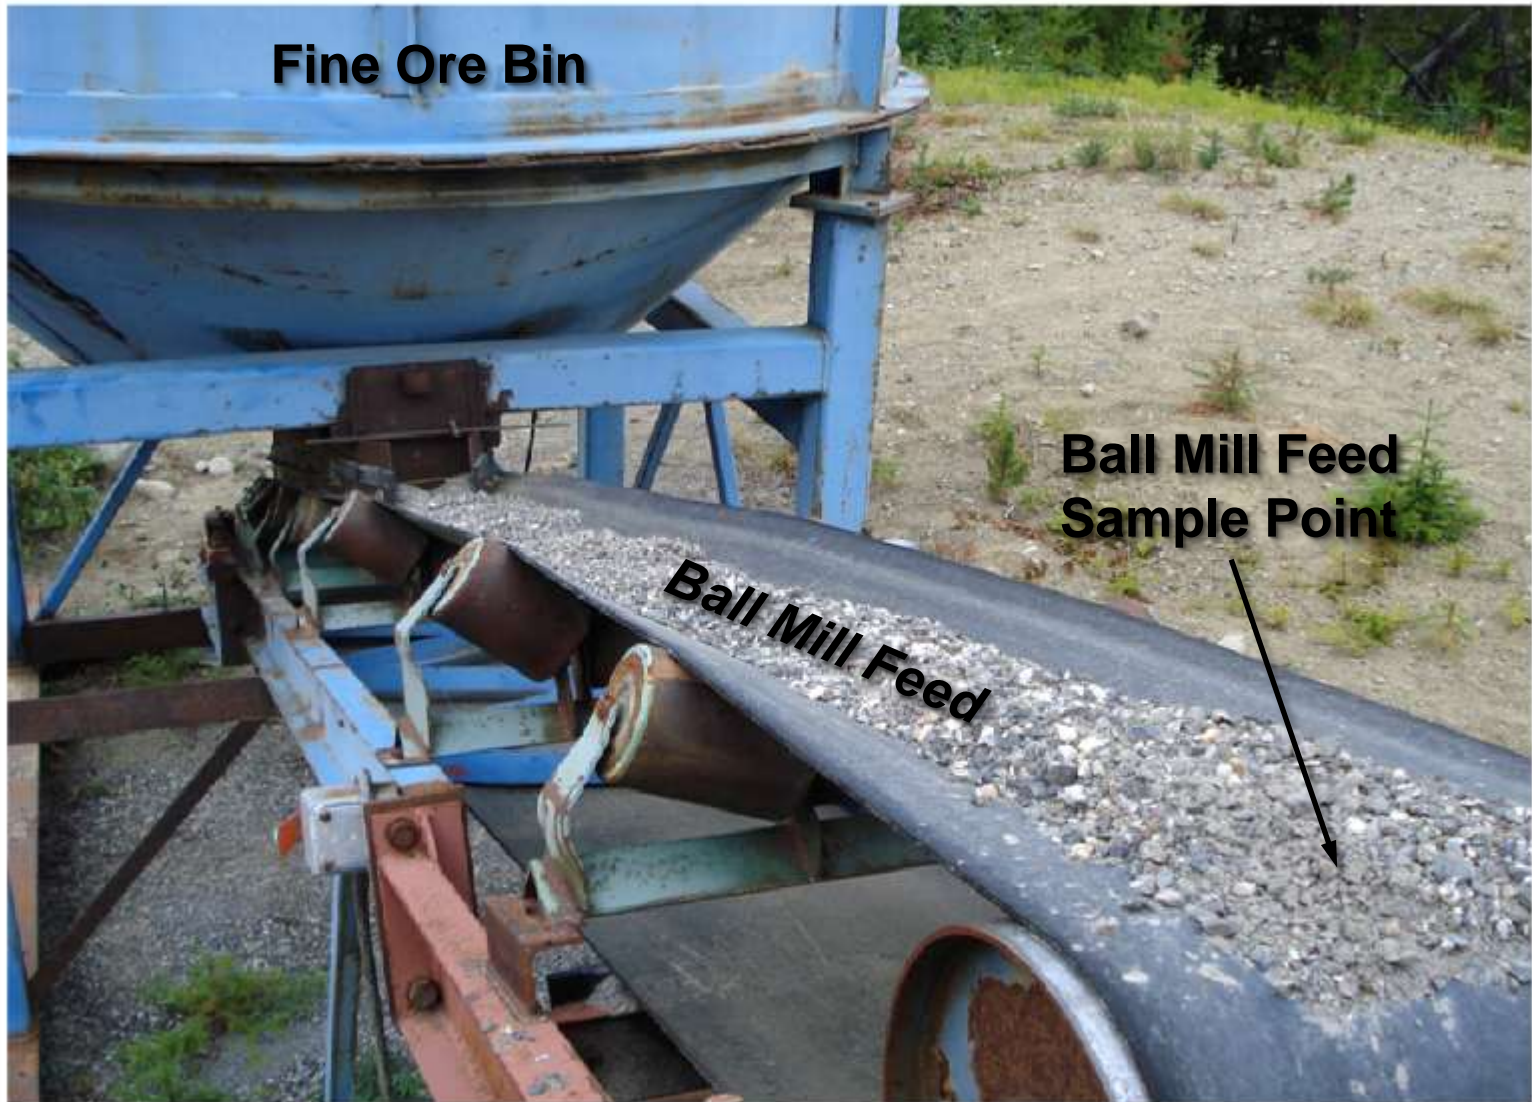

Engineer Mill – Crushing Circuit

bc gold
CORP

Fine Ore Bin

Fine Ore Bin

Ball Mill Feed
←

bc gold
CORP

Ball Mill Feed Conveyor

Fine Ore Bin

Ball Mill Feed
Sample Point

Ball Mill Feed

bc gold
CORP

30 Tonne per Day Ball Mill

Ball Mill

Ball Mill Feed
Sample Point

Ball Mill Feed

Sluice Tray & Screen Deck